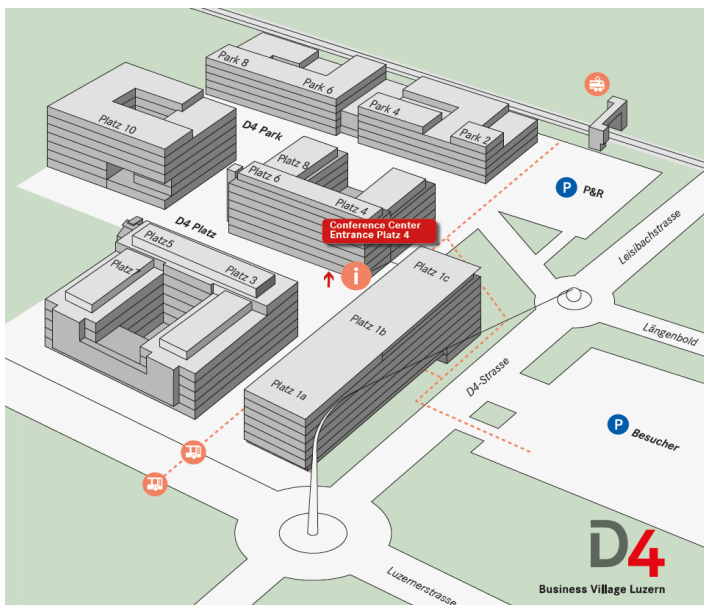

## Driving map - How to get here

The D4 Business Village Luzern has excellent transport connections: Thanks to the access to the national A2 and A4 / A14 motorways, the proximity to Zurich international airport (45 minutes), the regularly running public (bus / train) and the separate railway station Root D4.

### On foot

The D4 is a two-minute walk away from the railway station Root D4 or the bus stop Root D4 Oberfeld. D4's reception is at Platz 4.

### By bus

From Lucerne main station every 7 minutes with line 1 direction Ebikon, to Weichlen, change to bus no. 23 to the bus stop Root D4 Oberfeld.

### By car

Motorway A14 Zurich-Lucerne, exit Buchrain-Ebikon direction Root, 1.3 km to Root D4 or exit Gisikon-Root, Kantonsstrasse direction Lucerne, 3 km to Root D4.

Parking spaces are available.